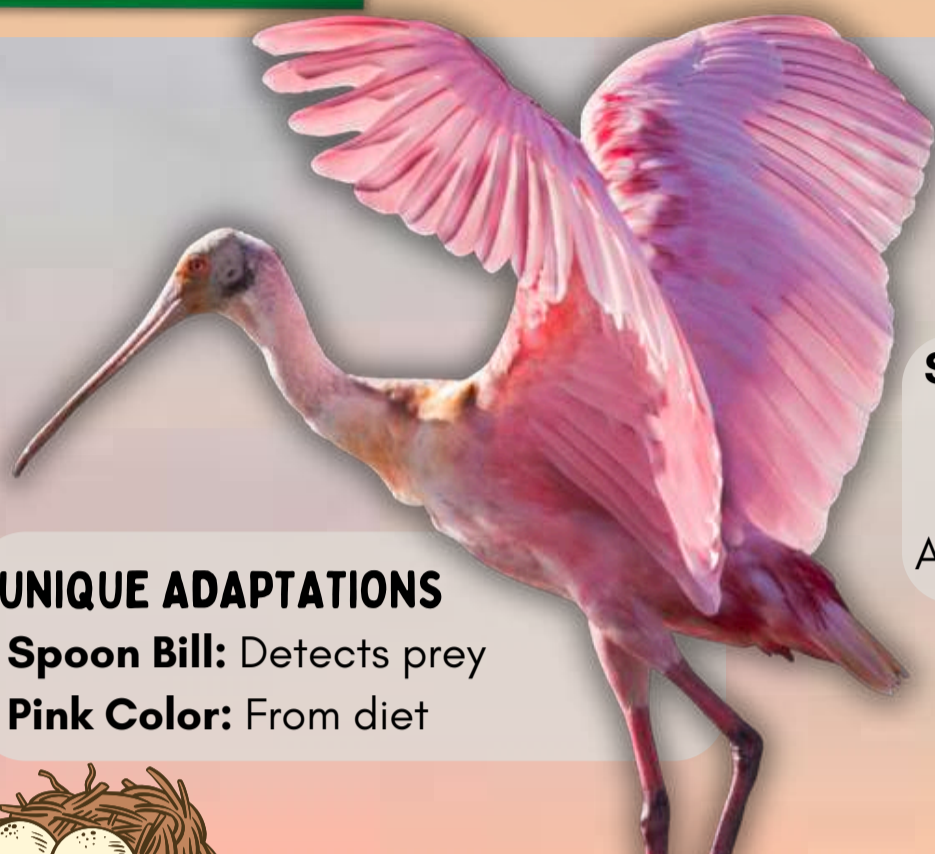

ROSEATE SPOONBILL

QUICK FACTS

Scientific Name: *Platalea ajaja*

Population: ~200,000 (estimated)

Lifespan: 10-15 years (wild), up to 28 years (captivity)

Size: 0.7-0.9 m tall (2.3-3 ft); wingspan 1.2-1.3 m

Weight: 1.2-1.8 kg (2.6-4 lb)

Speed: Up to 40 km/h (25 mph)

PHYSICAL CHARACTERISTICS

- **Color:** Pink with red shoulders
- **Sensory Adaptations:** Touch bill, vision
- **Limb & Tail Functionality:** Long legs, broad wings

Primary Diet: Small fish, crustaceans
Foraging Method: Sweeps bill in water
Adaptations: Sensitive bill

Survival Score:
Strength: 4/10
Stealth: 5/10
Adaptability: 7/10

UNIQUE ADAPTATIONS

Spoon Bill: Detects prey
Pink Color: From diet

REPRODUCTION & LIFE CYCLE

Mating Season: Winter-Spring
Gestation: 22-24 days (incubation)
Clutch Size: 2-4 eggs
Parental Care: Both parents feed 5-6 weeks

ECOLOGICAL IMPORTANCE

Role: Wetland health
Indicator Species: Signals shrimp abundance
Cultural Significance: Florida icon